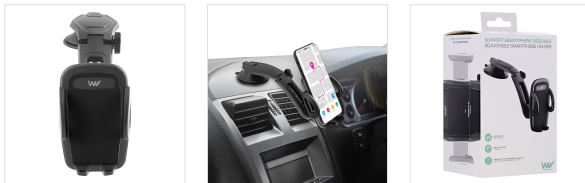

## WAY Dashboard jaw suction cup holder

### UNRIVALED STABILITY!

This suction cup jaw holder is ideal to access your smartphone in your vehicle in one gesture. Composed with an 180° adjustable axe, it can strongly hold your smartphone thanks to your dashboard's stability. Its latest generation fixation offers an adhesive suction cup that ensures an unrivalled hold. In order to adapt to any Smartphones up to 8", the size of the jaw is adjustable. There is an adjustable foot at the bottom of the product as well to avoid any fall of your smartphone. Robust and design, the WDASH and its matt finish will perfectly fit in your car.

### BOX CONTENTS

1x jaw support suction cup