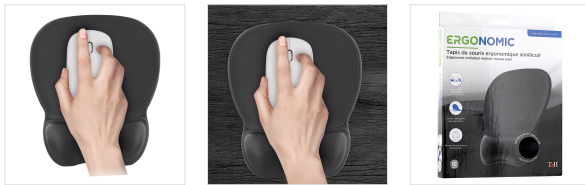

Multimedia - Ergonomic range - Ergonomic pad

Ergonomic PU leather mouse pad

PREMIUM DESIGN AND COMFORT

Set up your desk with elegance thanks to the PU leather ergonomic range. Enjoy the comfort of its ultra thick memory foam. Its soft wrist-rest and its large gliding surface for the mouse guarantees a comfortable installation. The anti-slide surface allows a very stable position on the desk.

BOX CONTENTS

1x Ergonomic mouse pad

1x User manual

Characteristics

Ref.: TSED200LEA

3 303170 106761

Packing: 6
 Net weight (g): 230
 Weight with packaging (g): 310
 Product size (cm):
 Packing size (cm): 21x2.5x27