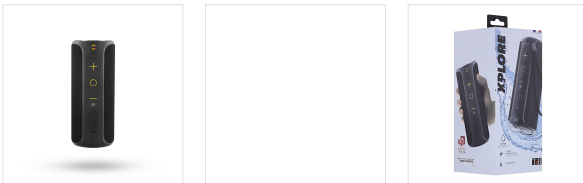

## Wireless speaker XPLORE

WITH XPLORE THE ADVENTURE BECOMES A PARTY!

XPLORE Black Waterproof Bluetooth Speaker, 12 Watts Stereo, with Built-In Lithium Battery  
 100% Waterproof (IPX7) and with a battery life of 8 hours of listening, the T'nB XPLORE speaker is cut to resist the most extreme situations!  
 Enjoy quality sound and powerful bass with 360° sound in a compact and rugged format!  
 Enjoy your music in Bluetooth, or via an audio cable and easily control your tracks, volume or your calls thanks to the integrated controls of the speaker.  
 Dare the T'nB XPLORE experience!

### BOX CONTENTS

1 X Speaker Xplore  
 1 x Cable Jack

1 x User Manual  
 1 x charging cable