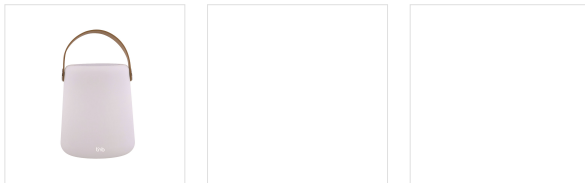

Sou - Speakers - Bluetooth speakers

VIBES Luminous Bluetooth Speaker

THE NEW SPEAKER THAT COMBINES SOUND AND DESIGN FOR YOUR SUMMER EVENINGS

More than just a way to listen to music, discover our VIBES light-up Bluetooth speaker. Whether it's a decorative accessory for your outdoor space or a great ally for lively evenings, don't hesitate!

This 10W RMS speaker, certified IP44, will appeal to both rap and rock fans. With its 8-hour battery life and carrying handle, you can freely enjoy the music.

Its infrared remote control offers an immersive experience with multiple color options and 6 possible moods, including a 7-color fixed mode, a brightness control mode, a flash, a fade, a smooth mode, and a tempo-matching feature for a light show that follows the rhythm of your playlist!

BOX CONTENTS

- 1 x VIBES Speaker
- 1 x Infrared Remote Control
- 1 x Charging Cable
- 1 x User Manual

Characteristics

18 x 18 x 26.5

2000 mAh battery

8 hours

Bluetooth 6.0

USB-C cable

PE

White

80

IP44

80 - 18,000

Range 10 meters

Power 10W

85 dB