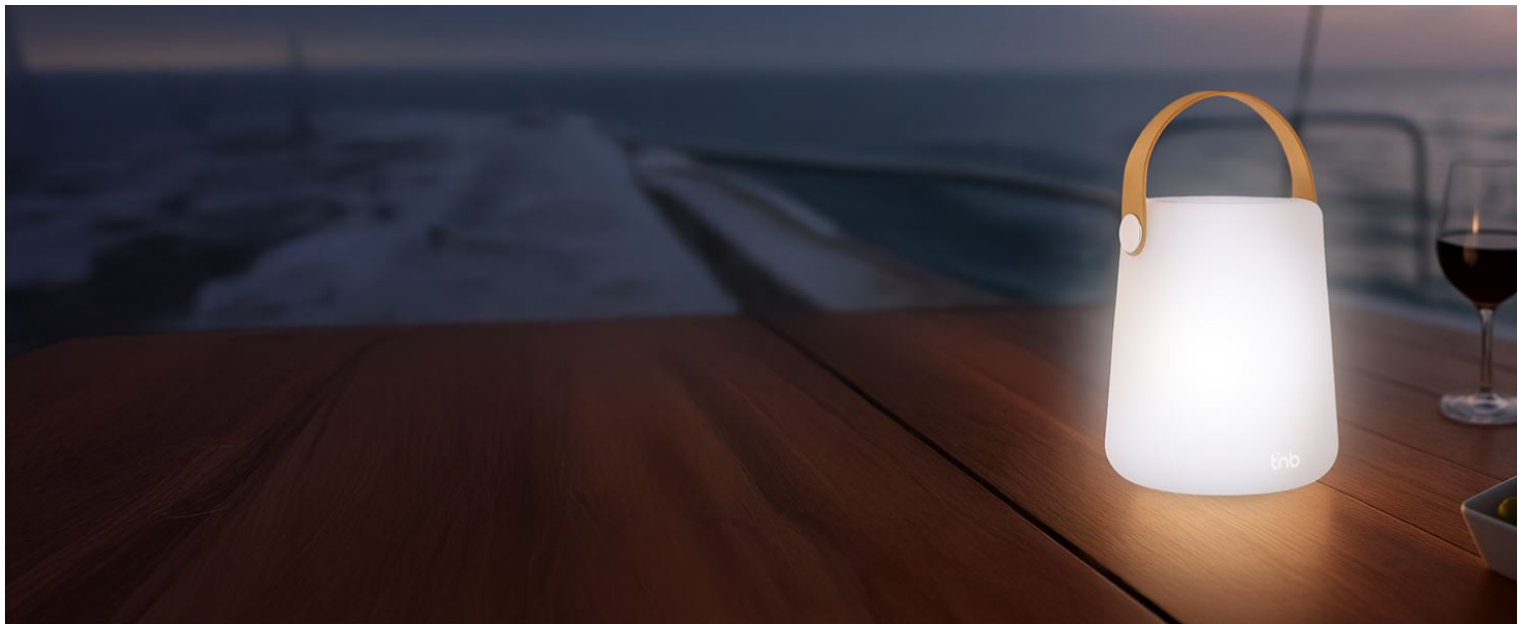

5 JEUX DE LUMIÈRE ET 6 MODES COULEURS