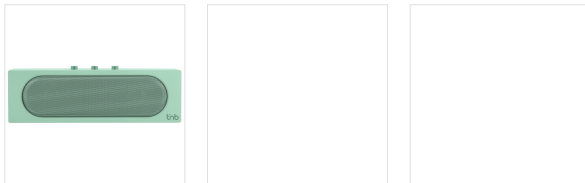

Sou - Speakers - Bluetooth speakers

RAINBOW Bar Bluetooth Speaker

ALL THE COLORS OF MUSIC!

The RAINBOW speaker is a subtle blend of sleek, stylish design, portable size, and precise, clear, and balanced sound. A speaker that adds a touch of elegance to your home and contributes to your good mood outdoors; one that accompanies you wherever you go throughout the day.

Rediscover all the colors of music in a single gesture, creating shared atmospheres. With the RAINBOW speaker, each shade is a glimpse of emotion to be unleashed.

Its true 10W RMS power delivers faithful reproduction of all frequencies, from the lowest to the highest, with a battery life of over 8 hours.

In addition to Bluetooth connectivity, you can also use the speaker via the 3.5mm jack, the SD card slot, or FM radio mode.

In its miniature format (24*7 cm), the speaker includes volume and track controls. Finally, thanks to the TWS connection, connect 2 speakers together and create a stereo universe!

BOX CONTENTS

- 1 x RAINBOW Speaker
- 1 x User Manual
- 1 x Charging Cable

Characteristics

24x5.5x7

Lithium-ion battery
3.7V - 1200mAh

8 hours

Bluetooth 5.4

USB-C