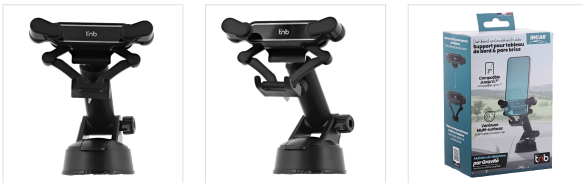

Make your life *easier*

Incar - Holders - Multi surfaces holders

Dashboard/windshield suction cup mount with gravity system

PERFECT SUPPORT, WITH A SIMPLE MOVEMENT.

The T'nB car mount combines practicality, compactness, and adaptability to make every journey easier. Thanks to its ingenious gravity locking system, it automatically adjusts to the size of your smartphone as soon as you place it in the holder—effortlessly, without manual adjustment.

Compatible with all smartphones up to 7 inches, it ensures a secure and stable hold. Its powerful suction cup allows for quick installation on the windshield or dashboard, depending on your preference.

Designed to be compact when not in use, the mount blends discreetly into your vehicle's interior. Its elegant black color blends perfectly with any automotive interior. An essential accessory for combining safety, ergonomics, and style in your car.

BOX CONTENTS

1x Gravity Suction Cup Mount

Characteristics

Ref.: GRVENT

3 303170 128688

Packing: 6
Net weight (g): 159
Weight with packaging (g): 227
Product size (cm):
Packing size (cm): 11x8x19

More info...