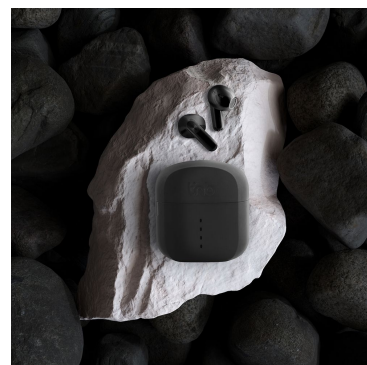

### LIGHT FIRES WITH THE ZIP EARPHONES

ZIP headphones and their legendary design return with a compact and modernized version. Open the case in one gesture using its legendary side opening, set things on fire, always in style! The total autonomy of the earphones exceeds 24 hours. Enjoy 6 hours of battery life on a single charge; and recharge your headphones 3 times via the case. The LEDs on the front of the case allow you to know the remaining battery within it. The semi-in-ear headphones, miniature version, transcribe your favorite music as faithfully as possible. Use the touch controls to manage volume, playback tracks, and take calls without using your smartphone.

# METS LE FEU AUX POUDRES

Bluetooth 5.3

**ÉCOUTEURS  
SANS FIL**

**AUTONOMIE  
24 HEURES**

**METS LE FEU**

**AUX POUDRES !**

-  Bluetooth 5.3
-  Appairage automatique
-  Sensibilité 96 dB
-  Autonomie 24H
-  Kit mains libres
-  Contrôle tactile