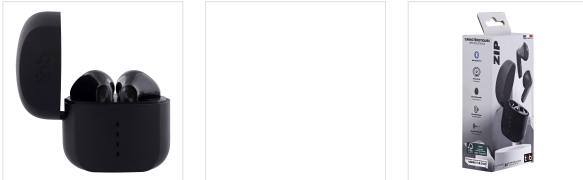

## ZIP semi in-ear TWS earphones black

### LIGHT FIRES WITH THE ZIP EARPHONES

ZIP headphones and their legendary design return with a compact and modernized version. Open the case in one gesture using its legendary side opening, set things on fire, always in style! The total autonomy of the earphones exceeds 24 hours. Enjoy 6 hours of battery life on a single charge; and recharge your headphones 3 times via the case. The LEDs on the front of the case allow you to know the remaining battery within it. The semi-in-ear headphones, miniature version, transcribe your favorite music as faithfully as possible. Use the touch controls to manage volume, playback tracks, and take calls without using your smartphone.

#### BOX CONTENTS

2 x TWS ZIP earphones  
1 x Charging case

1 x USB-C charging cable  
1 x Instructions

## Characteristics

Batterie lithium 280 mAh

Batterie lithium 30 mAh

24 hours

Bluetooth 5.3

C ble USB-C

Touch control

White