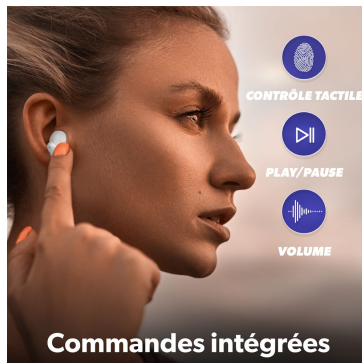

Commandes intégrées