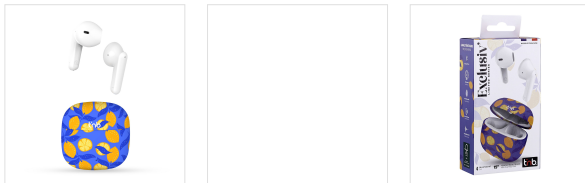

Sou - Earphones - TWS wireless earphones

TWS earphones XCLUSIV' collection - LEMON

SHOW WHO YOU ARE THROUGH YOUR MUSIC!

The Exclusiv' collection is dedicated to those who pay attention to the smallest details. Personalize your musical experience right down to your fingertips! Enjoy the LEMON design of the charging case, with summer and tangy inspirations. The total autonomy of the earphones exceeds 15 hours, with 5 hours of autonomy on a single charge. Their trendy and ergonomic design makes them very comfortable. The format of the semi-in-ear headphones will adapt to your ear without causing pain during prolonged listening. Use touch control to manage volume, playback tracks, and take calls without using your smartphone. Show who you are through your music!

BOX CONTENTS

- 2 x EXCLUSIV TWS earphones
- 1 x USB-C charging cable
- 1 x charging case
- 1 x Instructions for use

Characteristics

200 mAh lithium battery

30 mAh lithium battery

15 hours

Bluetooth 5.4

USB-C cable