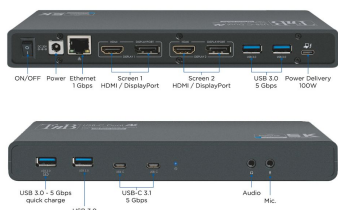

**STATION D'ACCUEIL
MULTIFONCTION 14 EN 1
USB-C & USB-A DUAL 4K**

Installation PC + écran 5K (étendu)

OU